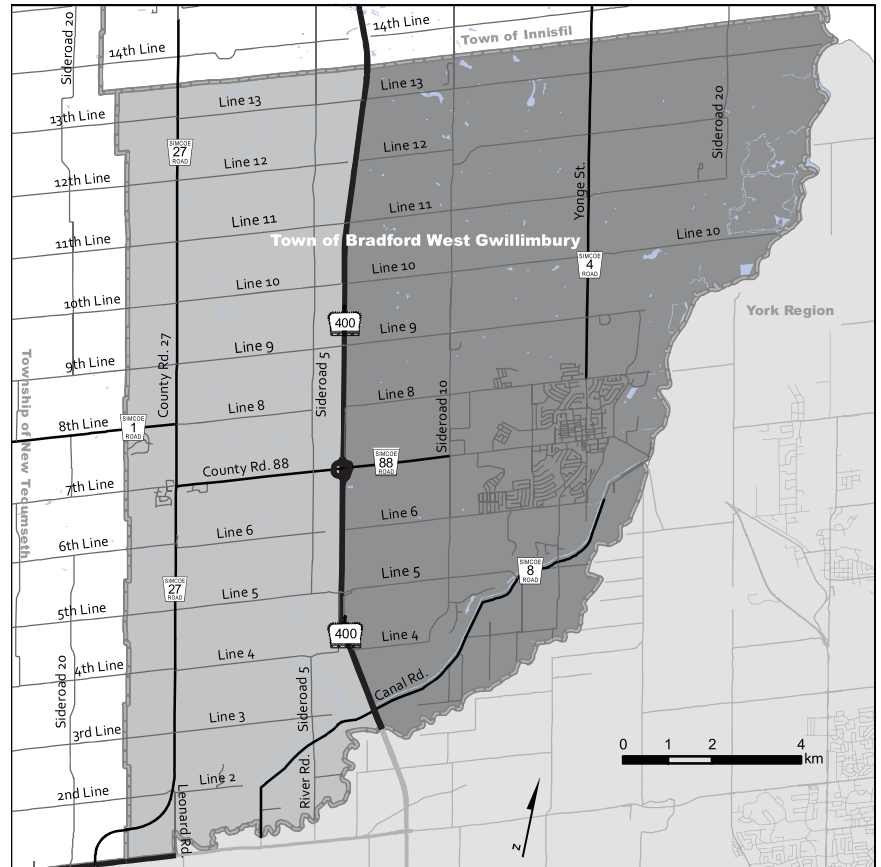

COLLECTION ROUTES CHANGE EFFECTIVE NOVEMBER 1, 2009

Due to growth in the area and in order to improve your waste management service, collection routes in the Town of Bradford West Gwillimbury will be changing effective the week of November 1, 2009.

All residents living west of Highway 400 will have their waste collection day changed to Friday.

Residents living east of Highway 400 will maintain collection services on Thursday however collection times throughout the municipality will be subject to change as a result of rerouting.